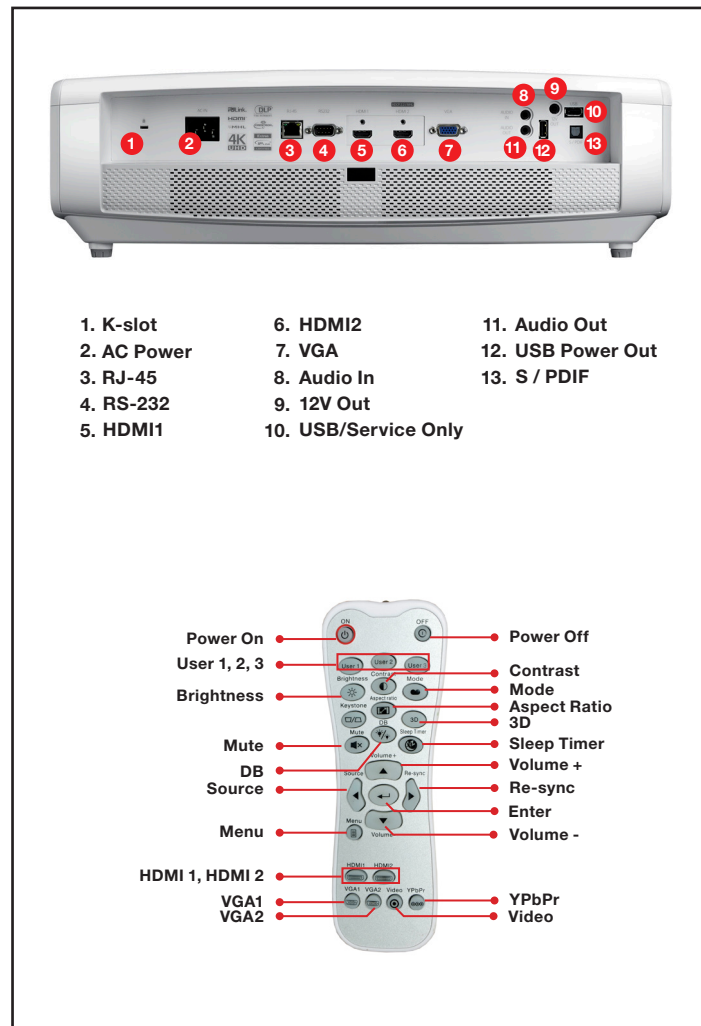

COMPATIBILITY SPECIFICATIONS

Computer Compatibility	UHD 2160p, WUXGA, HDTV 1080p, UXGA, SXGA, WXGA+, WXGA (1366x768), WXGA, HDTV (720p), XGA, SVGA, VGA, PC and Mac compatible
Video Compatibility	UHD 2160p (24/50/60Hz), 1080p (24/50/60Hz), 1080i (50/60Hz), 720p (50/60Hz), 480i/p, 576i/p
Vertical Scan Rate	24Hz to 120Hz
Horizontal Scan Rate	31.000 to 135.000KHz
User Controls	Complete on-screen menu adjustment in 10 languages
I/O Connection Ports	1xHDMI 1.4a, 1xHDMI 2.0 (w/ HDCP 2.2, MHL 2.1 and Full 18Gbps), VGA-In, Audio-In (3.5mm), Audio-Out, SPDIF Out (Optical), USB 2.0 Port (Service), USB-A Power, RJ45, RS232C, 12V Trigger
Loop Through (Audio)	Audio Pass Thru via HDMI to 3.5mm Audio Out and Optical Out (AC3 Dolby Digital, Dolby Digital Plus, DTS)

PHYSICAL SPECIFICATIONS

Security	Kensington® lock port, password (OSD)
Weight	16lbs
Dimensions (W x H x D)	19.6" x 13" x 6"

1. K-slot	6. HDMI2	11. Audio Out
2. AC Power	7. VGA	12. USB Power Out
3. RJ-45	8. Audio In	13. S / PDIF
4. RS-232	9. 12V Out	
5. HDMI1	10. USB/Service Only	

Power On	Power Off
User 1, 2, 3	Contrast
Brightness	Mode
Mute	Aspect Ratio
DB	3D
Source	Sleep Timer
Menu	Volume +
HDMI 1, HDMI 2	Re-sync
VGA1	Enter
VGA2	Volume -
	YPbPr
	Video

Warranty

2 year Optoma Express Service

1 year / 1000 Hours Which is early year on Lamp

What's in the Box

UHD60, lens cap, AC power cord, HDMI cable, remote control, batteries for remote, multilingual CD-ROM, user's manual, quick start card, and warranty card

Optional Accessories

Mount

Accessory Part Numbers

Lamp: BL-FP240E

Remote: SP:8ZE01GC01

Mount: BM-5001U, OCM815W, OCM818W-RU

UPC 796435 81 264 5

*Light source life is dependent upon many factors, including brightness mode, display mode, usage, environmental conditions and more. Light source brightness can decrease over time.

www.OptomaUSA.com

Copyright © 2017 Optoma Technology, Inc. DLP® and the DLP logo are registered trademarks of Texas Instruments™. All other trademarks are the property of their respective owners. All specifications subject to change at any time. 08205015